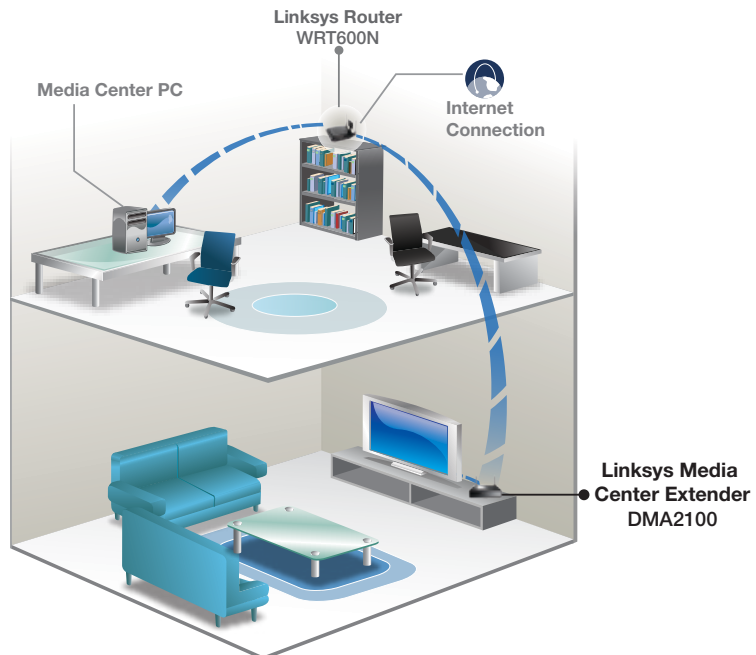

Environmental

Dimensions	170 x 113 x 188 mm (6.69" x 4.45" x 7.40") (Incl. Inlets, feet and Antennas mounted/raised. Excl. Power supply)
Weight	700 g (1.54 lbs) 24.69 oz.
Power	12V Max. 1,5A (18W)
Certification	FCC, CE, IC
Operating Temp.	0 to 40°C (32 to 104°F)
Storage Temp.	-20 to 70°C (-4 to 158°F)
Operating Humidity	10 to 85% Non-condensing
Storage Humidity	5 to 90% Non-condensing

Package Contents

- Linksys Media Center Extender (DMA2100)
- Adaptor Power Supply with Regional clips
- Remote control and Batteries
- Two Antennas
- Cables (see Specifications above)
- Setup CD
- Quick Installation Guide
- User Guide on CD-ROM

Minimum Requirements

- "Certified for Windows Vista" or equivalent computer with Microsoft Vista Home Premium or Ultimate edition (Intel P4 2.4 GHz or higher or AMD equivalent, 1.0 GB of RAM, 100Mbps Ethernet connection) with CD-ROM drive and Internet Connection

Linksys

Web: www.linksys.com/international

Linksys products are available in more than 50 countries, supported by 12 Linksys Regional Offices throughout the world. For a complete list of local Linksys Sales and Technical Support contacts, visit our worldwide website at www.linksys.com/international

The maximum performance for wireless is derived from IEEE Standard 802.11 specifications. Actual performance can vary, including lower wireless network capacity, data throughput rate, range and coverage. Performance depends on many factors, conditions and variables, including distance from the access point, volume of network traffic, building materials and construction, operating system used, mix of wireless products used, interference and other adverse conditions.

Check the product package and contents for specific features supported. Specifications are subject to change without notice. Linksys is a registered trademark or trademark of Cisco Systems, Inc. and/or its affiliates in the U.S. and certain other countries. Copyright © 2007 Cisco Systems, Inc. All rights reserved. Other brands and product names are trademarks or registered trademarks of their respective holders.

7102210NC-DF

Model: **DMA2100 (EU)**